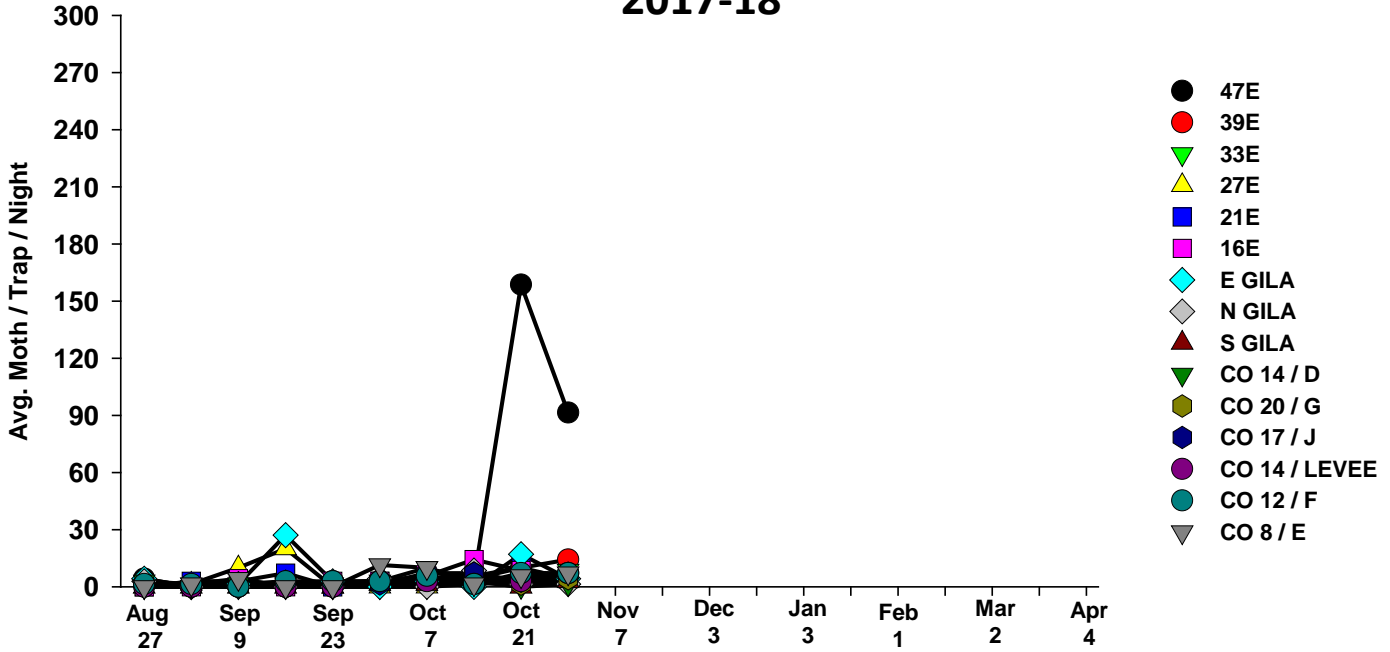

The pests being monitored include: corn earworm, beet armyworm, cabbage looper using pheromone traps; aphids, thrips, leafminers and whiteflies using yellow sticky traps. Traps are checked weekly and data is available in the bi-weekly Veg IPM updates. If a PCA or grower is interested in weekly counts, those can be made available by contacting us. A total of 15 trapping locations have been established in the following areas (approximate location):

Area-wide Insect Trapping Network

North Gila Valley

Corn Earworm

2017-18

Corn Earworm

2016-17

Beet Armyworm

2017-18

Beet Armyworm

2016-17

Cabbage Looper

2017-18

Cabbage Looper

2016-17

Whiteflies

2017-18

Whiteflies

2016-17

Thrips

2017-18

Thrips

2016-17

Aphids

2017-18