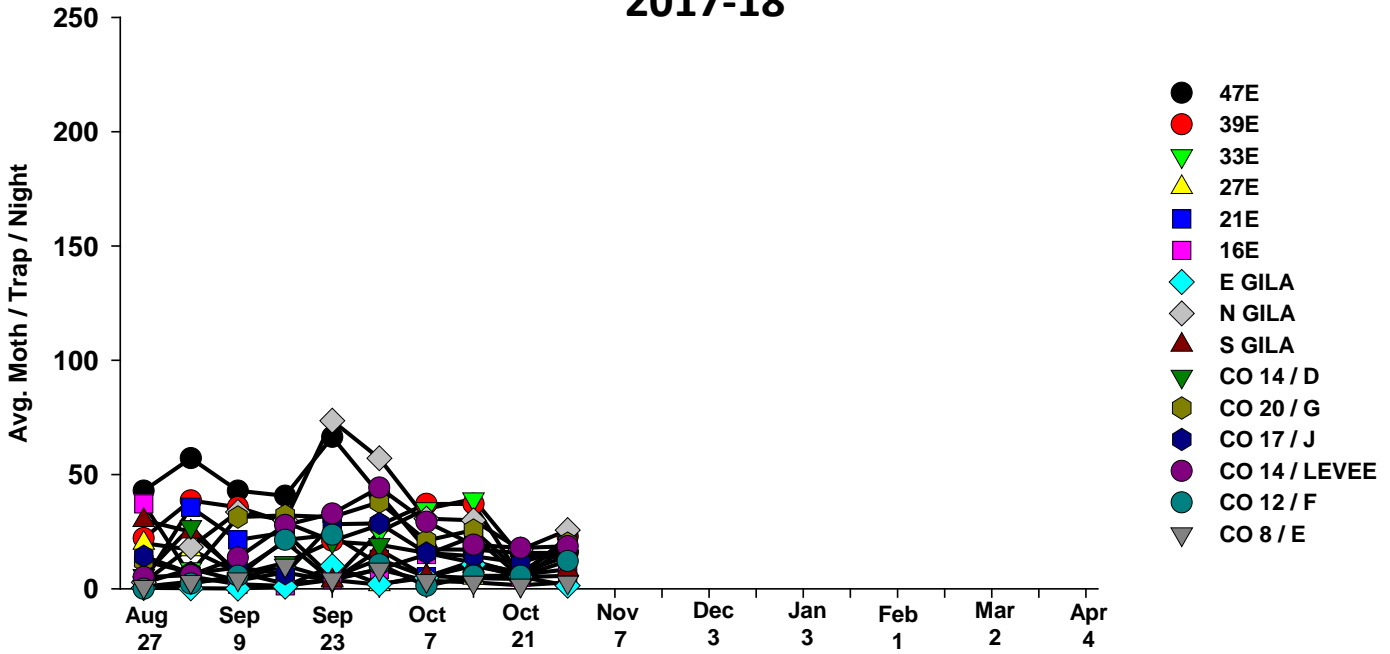

The pests being monitored include: corn earworm, beet armyworm, cabbage looper using pheromone traps; aphids, thrips, leafminers and whiteflies using yellow sticky traps. Traps are checked weekly and data is available in the bi-weekly Veg IPM updates. If a PCA or grower is interested in weekly counts, those can be made available by contacting us. A total of 15 trapping locations have been established in the following areas (approximate location):

Area-wide Insect Trapping Network

North Gila Valley

Corn Earworm

2017-18

Corn Earworm

2016-17

Beet Armyworm

2017-18

Beet Armyworm

2016-17

Cabbage Looper

2017-18

Cabbage Looper

2016-17

Whiteflies

2017-18

Whiteflies

2016-17

Thrips

2017-18

Thrips

2016-17

Aphids

2017-18