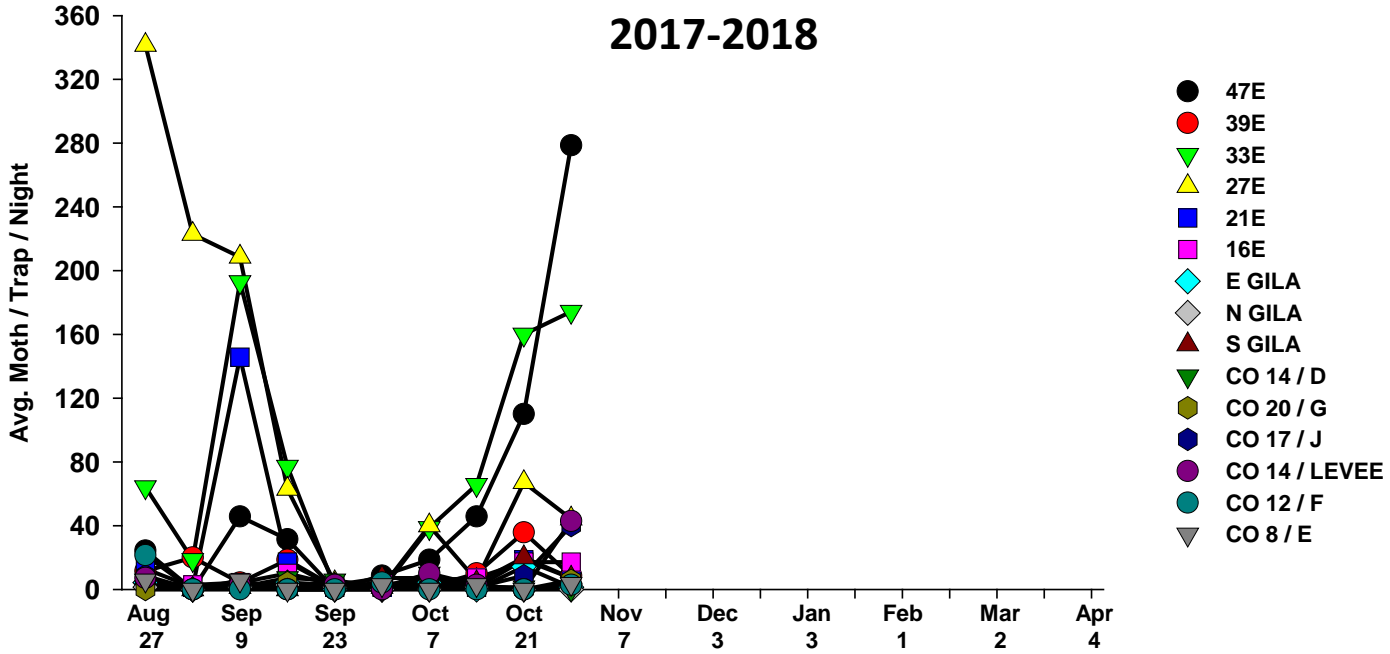

The pests being monitored include: corn earworm, beet armyworm, cabbage looper using pheromone traps; aphids, thrips, leafminers and whiteflies using yellow sticky traps. Traps are checked weekly and data is available in the bi-weekly Veg IPM updates. If a PCA or grower is interested in weekly counts, those can be made available by contacting us. A total of 15 trapping locations have been established in the following areas (approximate location):

Beet Armyworm

2016-17

Cabbage Looper

2017-18

Cabbage Looper

2016-17

Whiteflies

2017-18

Whiteflies

2016-17

Thrips

2017-18

Thrips

2016-17

Aphids

2017-18

Aphids

2016-17

Leafminers

2017-2018

Leafminers

2016-17