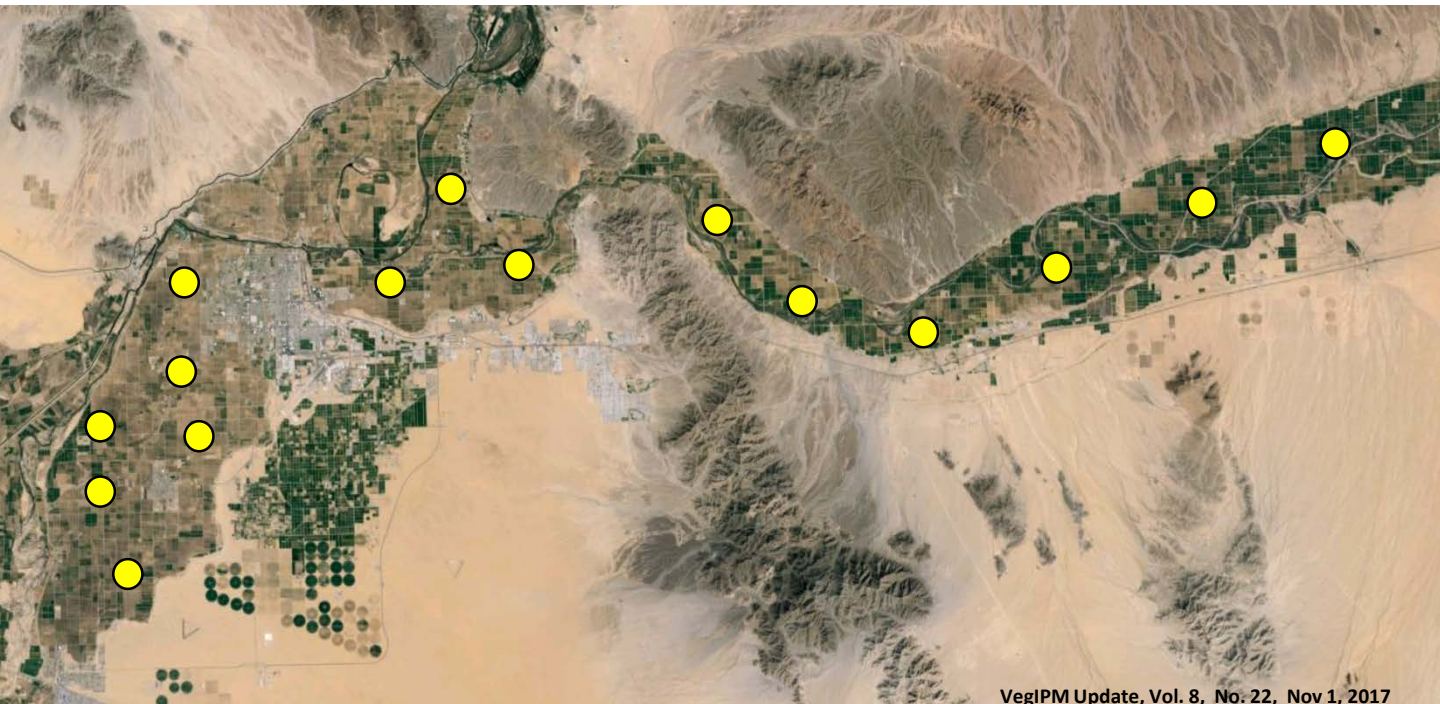

Areawide Insect Trapping Network

The project is designed to measure the activity and movement of adult populations of a number of key pests. The project is being funded by the *Arizona Iceberg Lettuce Research Council*, and will hopefully provide an indication of when pest activity (e.g., corn earworm moth flights) is increasing based on pheromone / sticky trap captures.

The data is not intended to indicate field infestations, as trap data is largely a reflection of adult movement. If nothing else, the data may make PCAs aware of increased pest activity in some areas and encourage intensified scouting in susceptible produce fields.

The pests being monitored include: corn earworm, beet armyworm, cabbage looper using pheromone traps; aphids, thrips, leafminers and whiteflies using yellow sticky traps. Traps are checked weekly and data is available in the bi-weekly Veg IPM updates. If a PCA or grower is interested in weekly counts, those can be made available by contacting us. A total of 15 trapping locations have been established in the following areas (approximate location):

Trap Locations

1	Tacna/Texas Hill	47E and Co. 2 St.
2	Tacna/Roll	38E and Co. 4 St.
3	Roll/Wellton	33E and Co. 7 St.
4	Wellton	27E and Co. 10 St.
5	Dome Valley	21E and Co. 8 St.
6	Dome Valley	17E and Co. 6 St.
7	East Gila Valley	10E and Hwy 95
8	North Gila Valley	Laguna Dam Rd and Co. 3 St
9	South Gila Valley	5E and 24 st.
10	Yuma Valley	Co. 14 and Ave D
11	Yuma Valley	Co. 19 and Ave G
12	Yuma Valley	Co. 21 and Ave I
13	Yuma Valley	Co. 15 and Ave H
14	Yuma Valley	Co. 12 and Ave F
15	Yuma Valley	Co. 8 and Ave E

Area-wide Insect Trapping Network

North Gila Valley