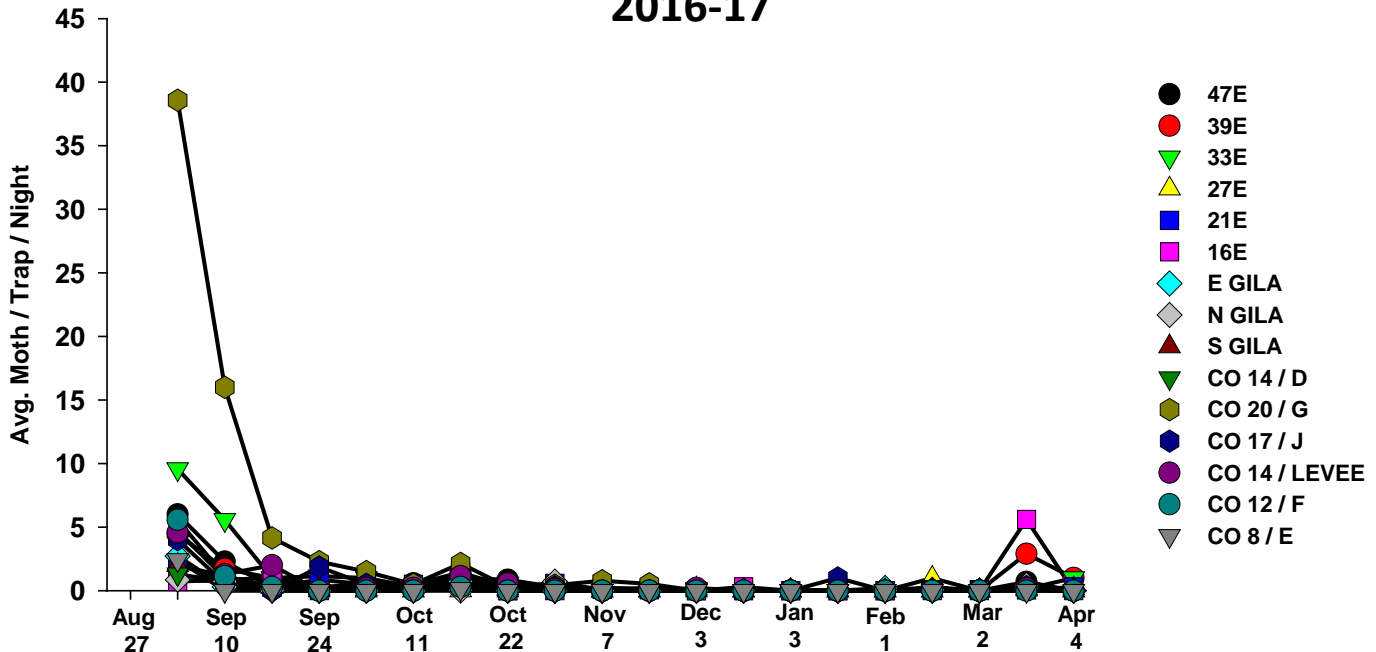

The pests being monitored include: corn earworm, beet armyworm, cabbage looper using pheromone traps; aphids, thrips, leafminers and whiteflies using yellow sticky traps. Traps are checked weekly and data is available in the bi-weekly Veg IPM updates. If a PCA or grower is interested in weekly counts, those can be made available by contacting us. A total of 15 trapping locations have been established in the following areas (approximate location):

Area-wide Insect Trapping Network

North Gila Valley

Corn Earworm

2017-18

Corn Earworm

2016-17

Beet Armyworm

2017-18

Beet Armyworm

2016-17

Cabbage Looper

2017-18

Cabbage Looper

2016-17

Whiteflies

2017-18

Whiteflies

2016-17

Thrips

2017-18

Thrips

2016-17

Aphids

2017-18