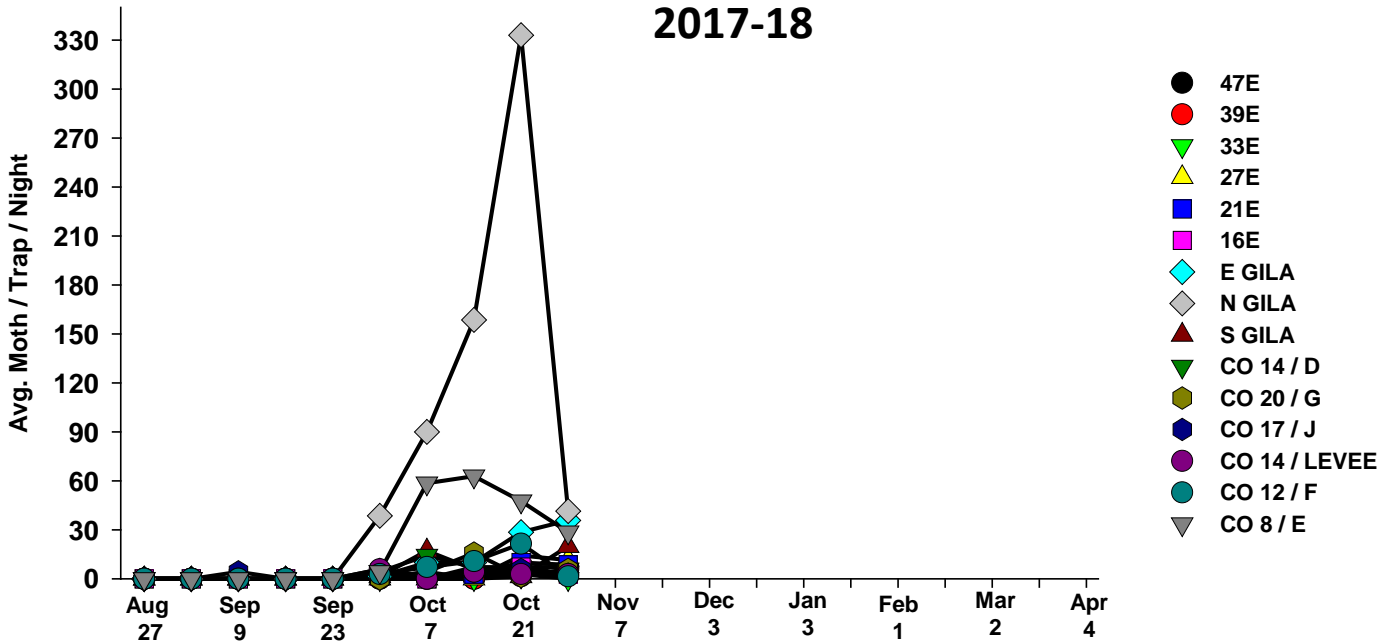

The pests being monitored include: corn earworm, beet armyworm, cabbage looper using pheromone traps; aphids, thrips, leafminers and whiteflies using yellow sticky traps. Traps are checked weekly and data is available in the bi-weekly Veg IPM updates. If a PCA or grower is interested in weekly counts, those can be made available by contacting us. A total of 15 trapping locations have been established in the following areas (approximate location):

Beet Armyworm

2016-17

Cabbage Looper

2017-18

Cabbage Looper

2016-17

Whiteflies

2017-18

Whiteflies

2016-17

Thrips

2017-18

Thrips

2016-17

Aphids

2017-18

Aphids

2016-17

Leafminers

2017-2018

Leafminers

2016-17