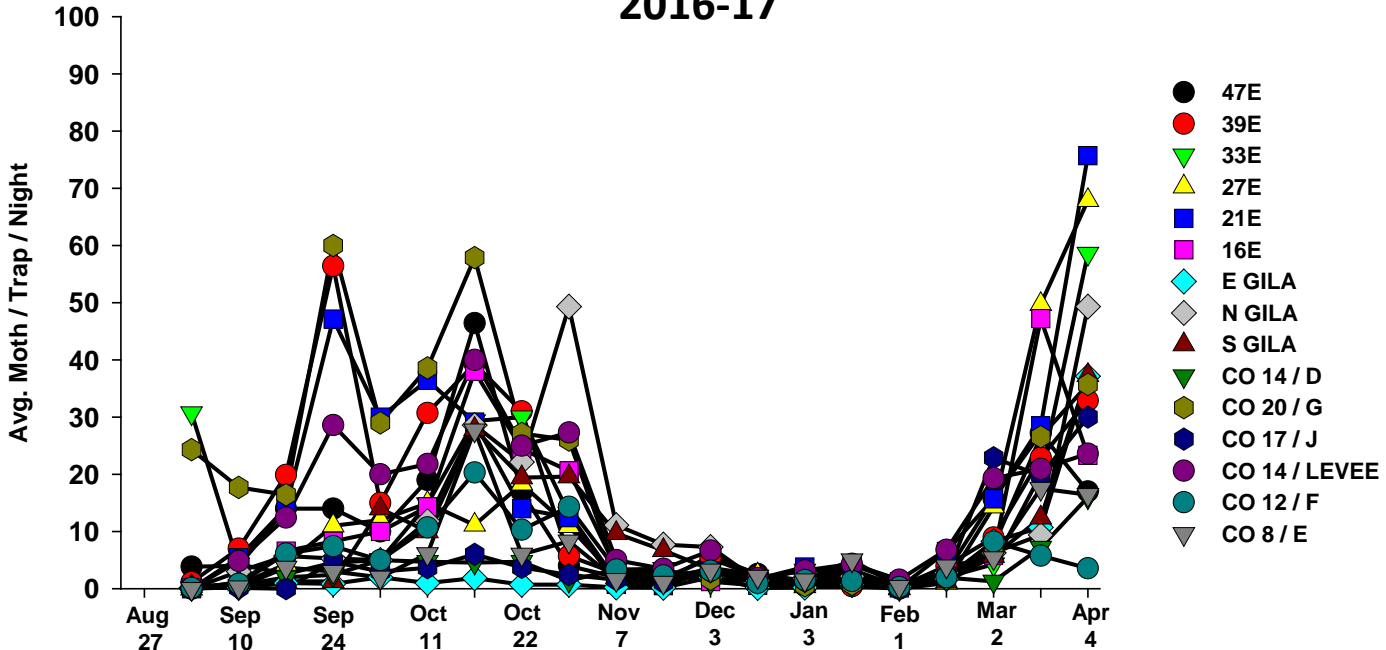

The pests being monitored include: corn earworm, beet armyworm, cabbage looper using pheromone traps; aphids, thrips, leafminers and whiteflies using yellow sticky traps. Traps are checked weekly and data is available in the bi-weekly Veg IPM updates. If a PCA or grower is interested in weekly counts, those can be made available by contacting us. A total of 15 trapping locations have been established in the following areas (approximate location):

Area-wide Insect Trapping Network

North Gila Valley

Corn Earworm

2017-18

Corn Earworm

2016-17

Beet Armyworm

2017-18

Beet Armyworm

2016-17

Cabbage Looper

2017-18

Cabbage Looper

2016-17

Whiteflies

2017-18

Whiteflies

2016-17

Thrips

2017-18

Thrips

2016-17

Aphids

2017-18