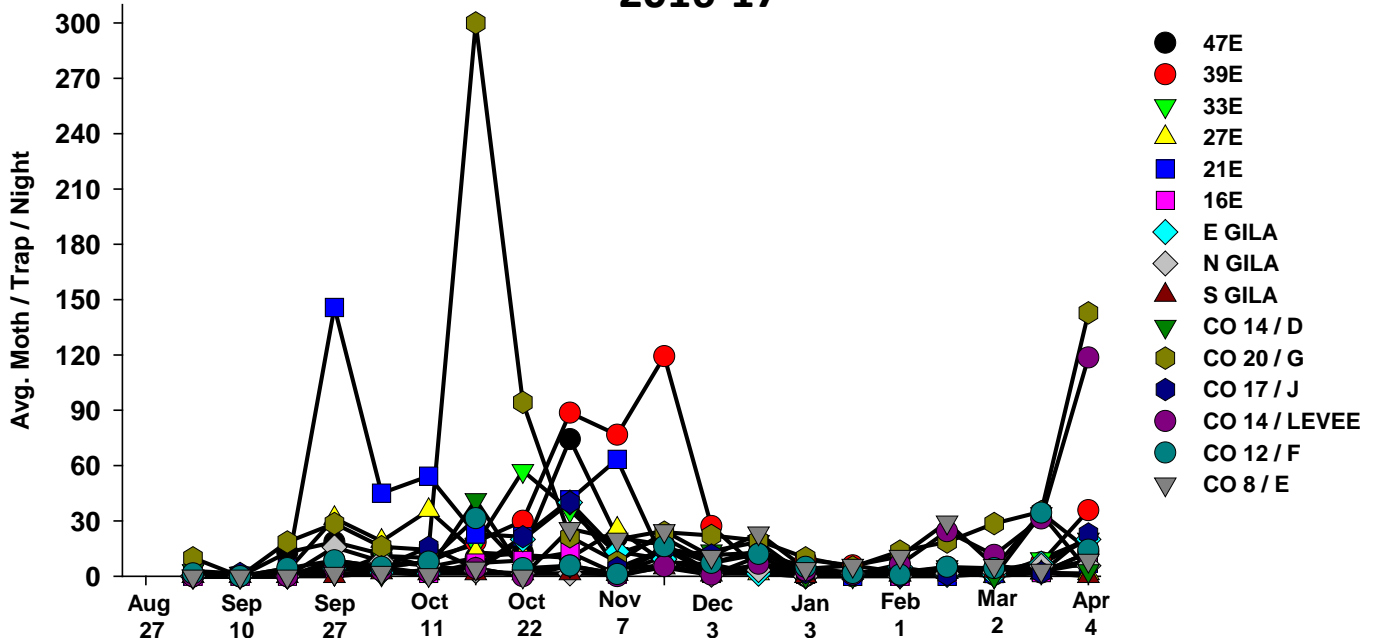

The pests being monitored include: corn earworm, beet armyworm, cabbage looper using pheromone traps; aphids, thrips, leafminers and whiteflies using yellow sticky traps. Traps are checked weekly and data is available in the bi-weekly Veg IPM updates. If a PCA or grower is interested in weekly counts, those can be made available by contacting us. A total of 15 trapping locations have been established in the following areas (approximate location):

Beet Armyworm

2016-17

Cabbage Looper

2017-18

Cabbage Looper

2016-17

Whiteflies

2017-18

Whiteflies

2016-17

Thrips

2017-18

Thrips

2016-17

Aphids

2017-18

Aphids

2016-17

Leafminers

2017-2018

Leafminers

2016-17