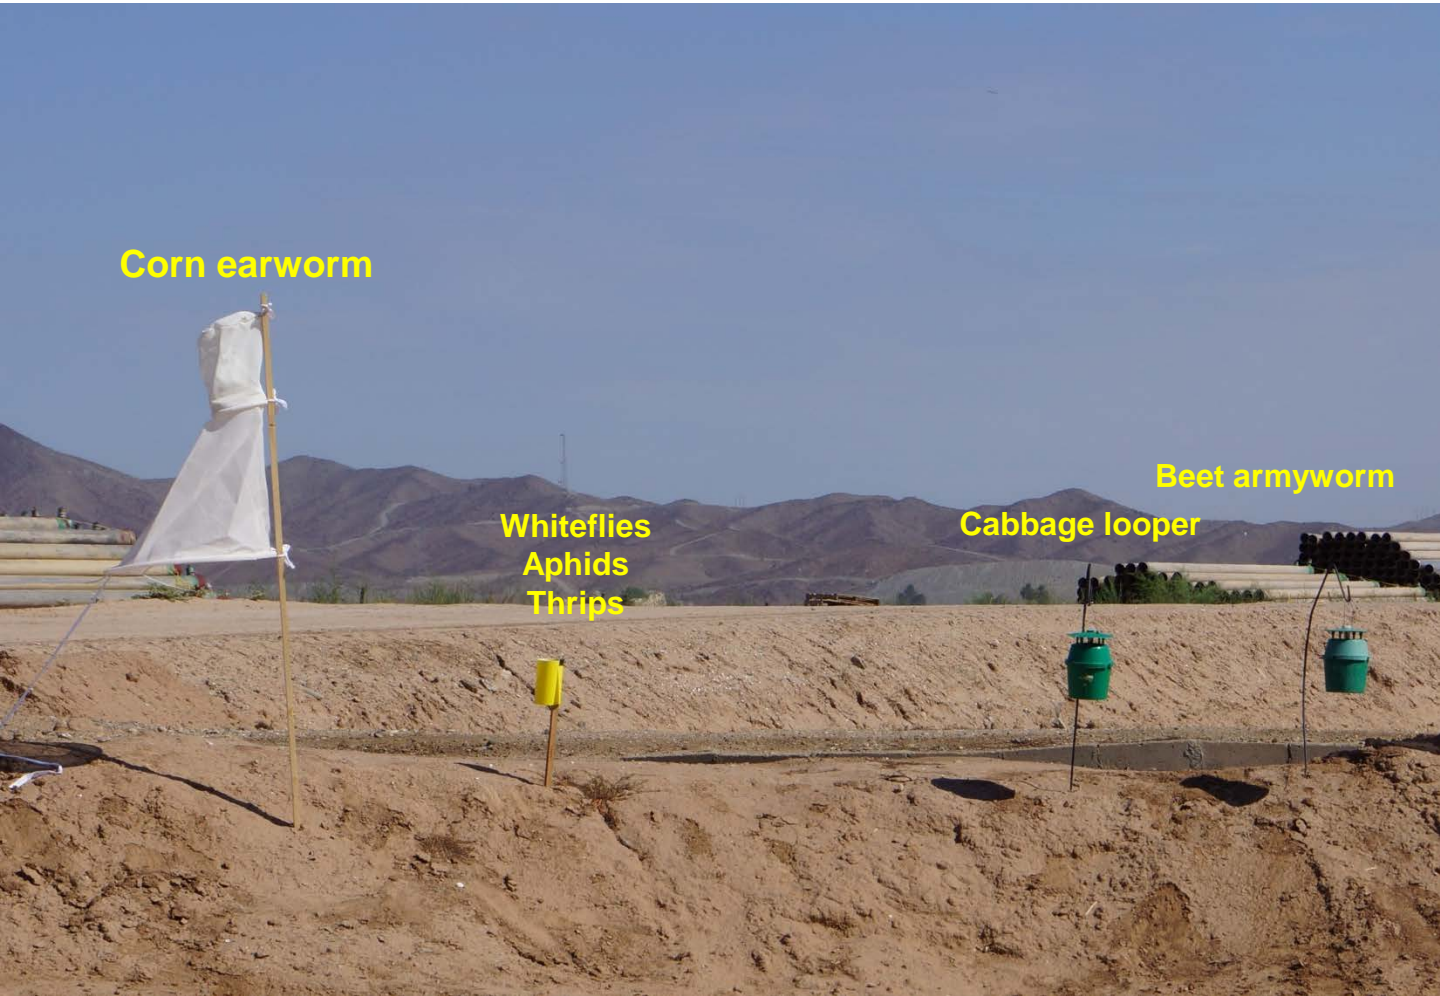

Areawide Insect Trapping Network

The project is designed to measure the activity and movement of adult populations of a number of key pests. The project is being funded by the *Arizona Iceberg Lettuce Research Council*, and will hopefully provide an indication of when pest activity (e.g., corn earworm moth flights) is increasing based on pheromone / sticky trap captures.

The data is not intended to indicate field infestations, as trap data is largely a reflection of adult movement. If nothing else, the data may make PCAs aware of increased pest activity in some areas and encourage intensified scouting in susceptible produce fields.

The pests being monitored include: corn earworm, beet armyworm, cabbage looper using pheromone traps; aphids, thrips, leafminers and whiteflies using yellow sticky traps. Traps are checked weekly and data is available in the bi-weekly Veg IPM updates. If a PCA or grower is interested in weekly counts, those can be made available by contacting us. A total of 15 trapping locations have been established in the following areas (approximate location):

Trap Locations

1	Tacna/Texas Hill	47E and Co. 2 St.
2	Tacna/Roll	38E and Co. 4 St.
3	Roll/Wellton	33E and Co. 7 St.
4	Wellton	27E and Co. 10 St.
5	Dome Valley	21E and Co. 8 St.
6	Dome Valley	17E and Co. 6 St.
7	East Gila Valley	10E and Hwy 95
8	North Gila Valley	Laguna Dam Rd and Co. 3 St
9	South Gila Valley	5E and 24 st.
10	Yuma Valley	Co. 14 and Ave D
11	Yuma Valley	Co. 19 and Ave G
12	Yuma Valley	Co. 21 and Ave I
13	Yuma Valley	Co. 15 and Ave H
14	Yuma Valley	Co. 12 and Ave F
15	Yuma Valley	Co. 8 and Ave E

Area-wide Insect Trapping Network

North Gila Valley