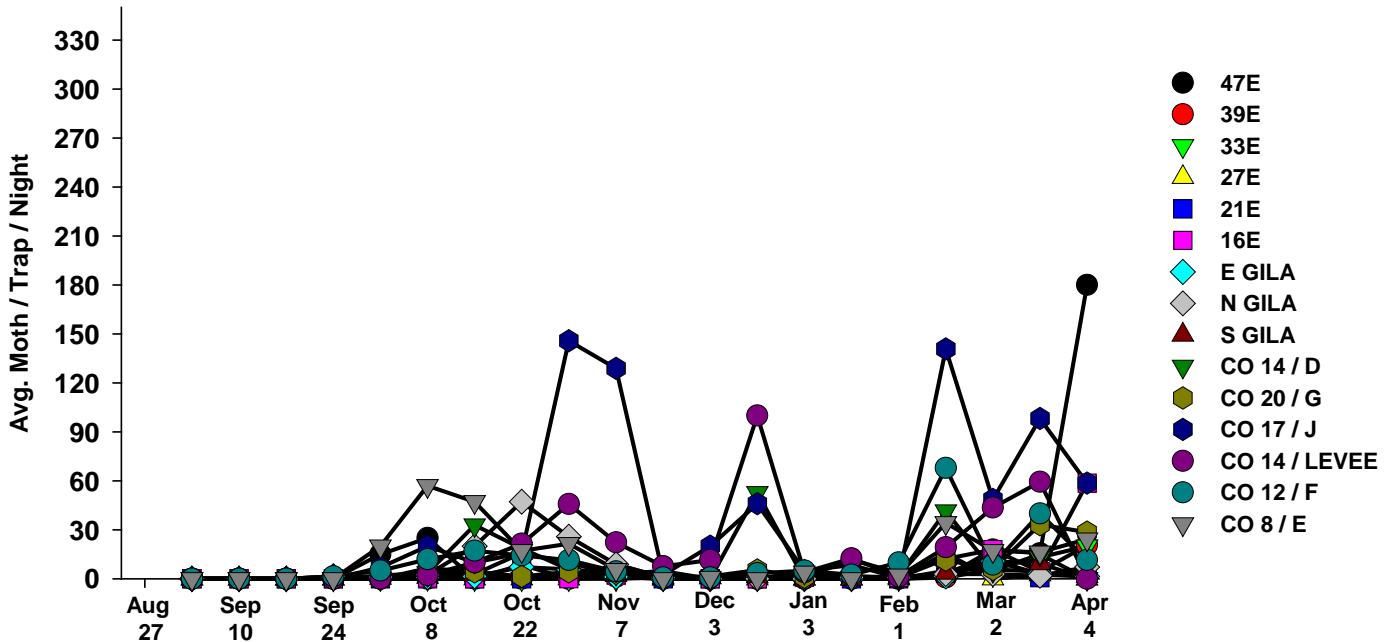

The pests being monitored include: corn earworm, beet armyworm, cabbage looper using pheromone traps; aphids, thrips, leafminers and whiteflies using yellow sticky traps. Traps are checked weekly and data is available in the bi-weekly Veg IPM updates. If a PCA or grower is interested in weekly counts, those can be made available by contacting us. A total of 15 trapping locations have been established in the following areas (approximate location):

Beet Armyworm

2016-17

Cabbage Looper

2017-18

Cabbage Looper

2016-17

Whiteflies

2017-18

Whiteflies

2016-17

Thrips

2017-18

Thrips

2016-17

Aphids

2017-18

Aphids

2016-17

Leafminers

2017-2018

Leafminers

2016-17