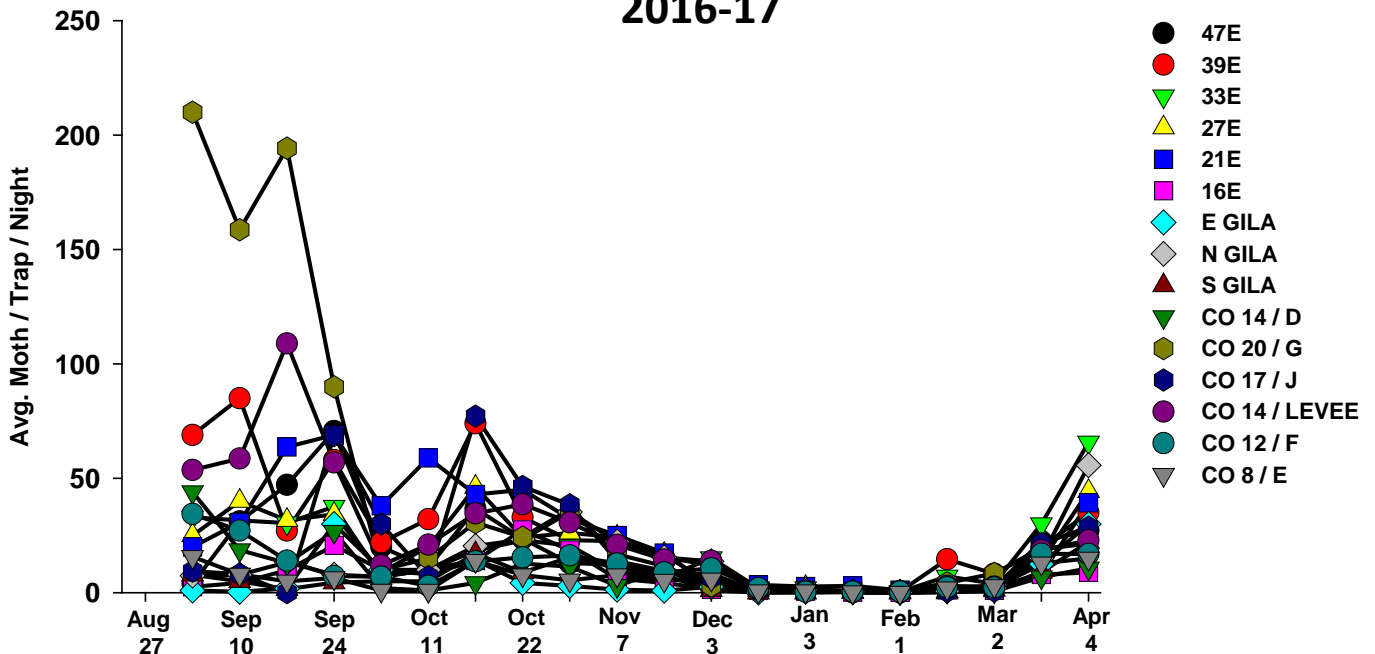

The pests being monitored include: corn earworm, beet armyworm, cabbage looper using pheromone traps; aphids, thrips, leafminers and whiteflies using yellow sticky traps. Traps are checked weekly and data is available in the bi-weekly Veg IPM updates. If a PCA or grower is interested in weekly counts, those can be made available by contacting us. A total of 15 trapping locations have been established in the following areas (approximate location):

Area-wide Insect Trapping Network

North Gila Valley

Corn Earworm

2017-18

Corn Earworm

2016-17

Beet Armyworm

2017-18

Beet Armyworm

2016-17

Cabbage Looper

2017-18

Cabbage Looper

2016-17

Whiteflies

2017-18

Whiteflies

2016-17

Thrips

2017-18

Thrips

2016-17

Aphids

2017-18