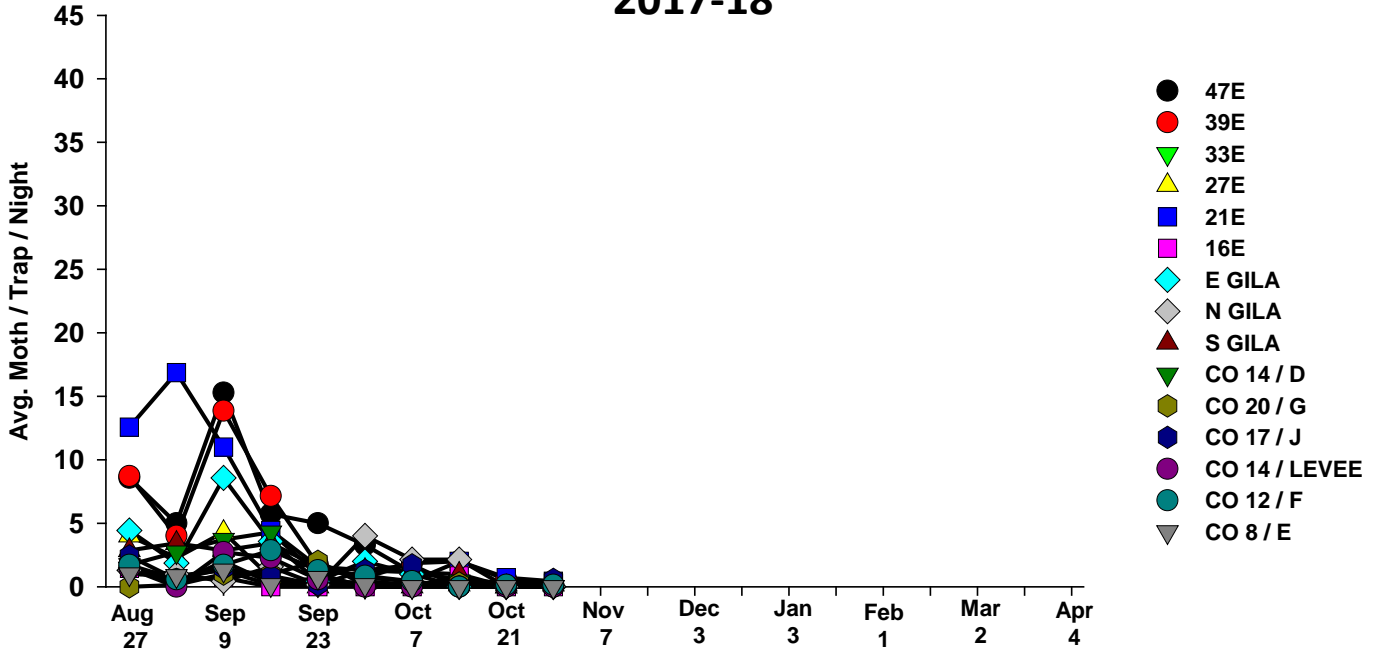

The data is not intended to indicate field infestations, as trap data is largely a reflection of adult movement. If nothing else, the data may make PCAs aware of increased pest activity in some areas and encourage intensified scouting in susceptible produce fields.

The pests being monitored include: corn earworm, beet armyworm, cabbage looper using pheromone traps; aphids, thrips, leafminers and whiteflies using yellow sticky traps. Traps are checked weekly and data is available in the bi-weekly Veg IPM updates. If a PCA or grower is interested in weekly counts, those can be made available by contacting us. A total of 15 trapping locations have been established in the following areas (approximate location):

Trap Locations

1	Tacna/Texas Hill	47E and Co. 2 St.
2	Tacna/Roll	38E and Co. 4 St.
3	Roll/Wellton	33E and Co. 7 St.
4	Wellton	27E and Co. 10 St.
5	Dome Valley	21E and Co. 8 St.
6	Dome Valley	17E and Co. 6 St.
7	East Gila Valley	10E and Hwy 95
8	North Gila Valley	Laguna Dam Rd and Co. 3 St
9	South Gila Valley	5E and 24 st.
10	Yuma Valley	Co. 14 and Ave D
11	Yuma Valley	Co. 19 and Ave G
12	Yuma Valley	Co. 21 and Ave I
13	Yuma Valley	Co. 15 and Ave H
14	Yuma Valley	Co. 12 and Ave F
15	Yuma Valley	Co. 8 and Ave E

Area-wide Insect Trapping Network

North Gila Valley

Corn Earworm

2017-18

Corn Earworm

2016-17

Beet Armyworm

2017-18