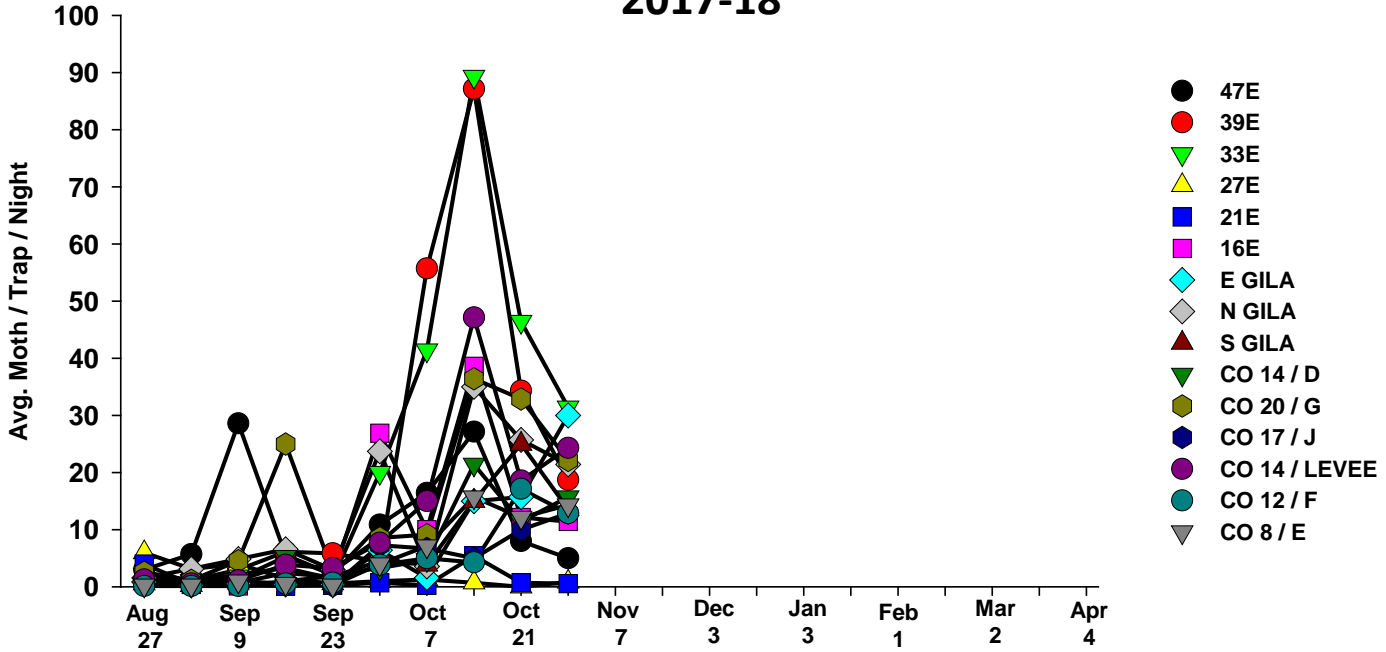

The pests being monitored include: corn earworm, beet armyworm, cabbage looper using pheromone traps; aphids, thrips, leafminers and whiteflies using yellow sticky traps. Traps are checked weekly and data is available in the bi-weekly Veg IPM updates. If a PCA or grower is interested in weekly counts, those can be made available by contacting us. A total of 15 trapping locations have been established in the following areas (approximate location):

Area-wide Insect Trapping Network

North Gila Valley

Corn Earworm

2017-18

Corn Earworm

2016-17

Beet Armyworm

2017-18

Beet Armyworm

2016-17

Cabbage Looper

2017-18

Cabbage Looper

2016-17

Whiteflies

2017-18

Whiteflies

2016-17

Thrips

2017-18

Thrips

2016-17

Aphids

2017-18