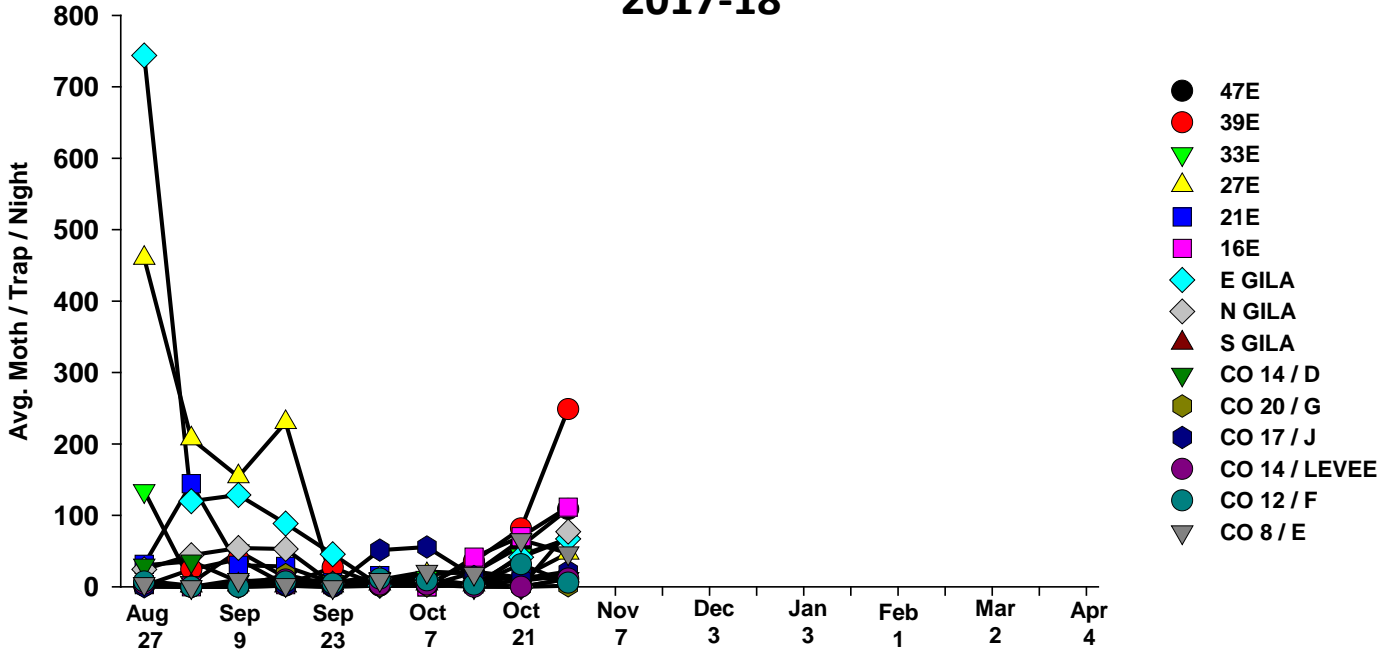

The pests being monitored include: corn earworm, beet armyworm, cabbage looper using pheromone traps; aphids, thrips, leafminers and whiteflies using yellow sticky traps. Traps are checked weekly and data is available in the bi-weekly Veg IPM updates. If a PCA or grower is interested in weekly counts, those can be made available by contacting us. A total of 15 trapping locations have been established in the following areas (approximate location):

Area-wide Insect Trapping Network

North Gila Valley

Corn Earworm

2017-18

Corn Earworm

2016-17

Beet Armyworm

2017-18

Beet Armyworm

2016-17

Cabbage Looper

2017-18

Cabbage Looper

2016-17

Whiteflies

2017-18

Whiteflies

2016-17

Thrips

2017-18

Thrips

2016-17

Aphids

2017-18