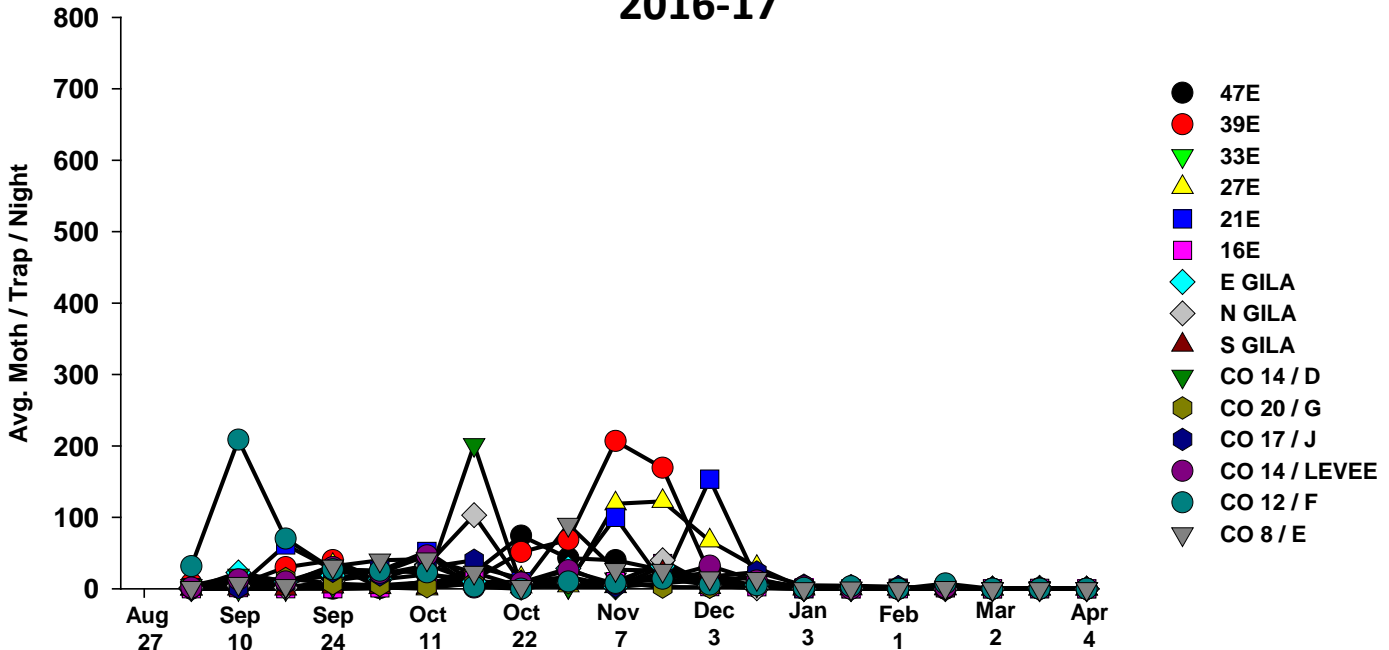

The pests being monitored include: corn earworm, beet armyworm, cabbage looper using pheromone traps; aphids, thrips, leafminers and whiteflies using yellow sticky traps. Traps are checked weekly and data is available in the bi-weekly Veg IPM updates. If a PCA or grower is interested in weekly counts, those can be made available by contacting us. A total of 15 trapping locations have been established in the following areas (approximate location):

Area-wide Insect Trapping Network

North Gila Valley

Corn Earworm

2017-18

Corn Earworm

2016-17

Beet Armyworm

2017-18

Beet Armyworm

2016-17

Cabbage Looper

2017-18

Cabbage Looper

2016-17

Whiteflies

2017-18

Whiteflies

2016-17

Thrips

2017-18

Thrips

2016-17

Aphids

2017-18